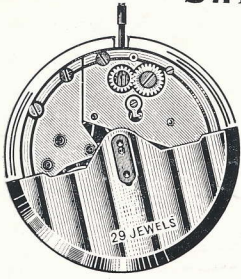

# CALIBRE 2416

SWEEP SECOND; AUTOMATIC CALENDAR;  
SHOCK-PROTECTING DEVICE;  
LEVER ESCAPEMENT;  
29 RUBY JEWELS;  
SWING PERIOD 0.4 SEC.

Ø24mm; H=4,6 mm.

(NOTE: THE MOVEMENT IS ILLUSTRATED WITH THE MOVEMENT HOLDER RING)