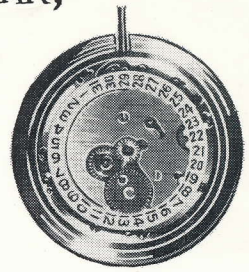

# CALIBRE 2416

SWEEP SECOND; AUTOMATIC CALENDAR;  
SHOCK-PROTECTING DEVICE;  
LEVER ESCAPEMENT;  
29 RUBY JEWELS;  
SWING PERIOD 0.4 SEC.

Ø24mm; H=4,6 mm.

(NOTE: THE MOVEMENT IS ILLUSTRATED WITH THE MOVEMENT HOLDER RING)